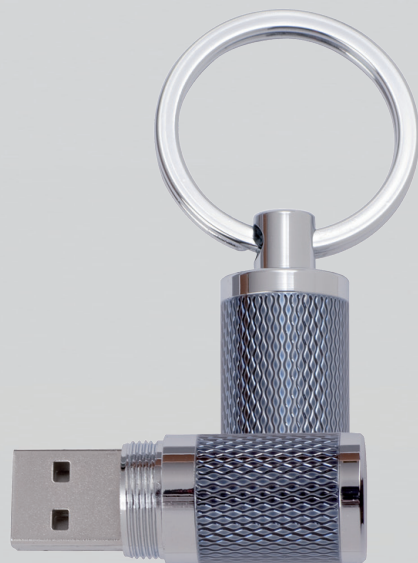

2

1 Parure / Set

- RPBU095 4 GB ▼
- 📦 Set RSW0954 + RAU095
- 📦 Incl. Packaging 'Ricci' (RBE000)
- 📏 205 x 69 x 39 mm

2 Gravure

- RAU095 4 GB
- 🔌 Clé USB – USB stick
- 📦 Incl. Packaging 'Ricci' (RBA000)

3 Frisson

- RSW0954 📄
- ▼ Stylo bille – Ballpoint pen
- 📦 Incl. Packaging 'Ricci' (RBS000)

4 Frisson

- RSW0955 📄
- ▼ Stylo roller – Rollerball pen
- 📦 Incl. Packaging 'Ricci' (RBS000)